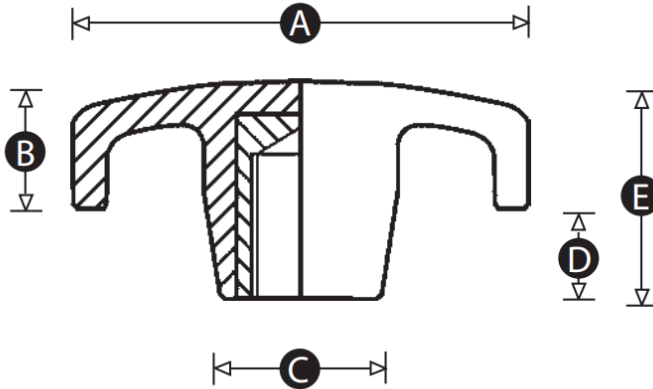

## G08FPK Female Lobe Knob

### Features

- Low profile design with excellent grip

### Material

- Body: High impact resistant thermoplastic, matt black finish
- Insert: Brass

| Part No.     | A  | B  | C  | D  | E  | Thread Size |
|--------------|----|----|----|----|----|-------------|
| G08FPK-9577U | 32 | 11 | 15 | 9  | 20 | M5          |
| G08FPK-9245R |    |    |    |    |    | M6          |
| G08FPK-9243Z | 44 | 11 | 17 | 10 | 21 | M6          |
| G08FPK-9242S |    |    |    |    |    | M8          |
| G08FPK-9240P | 57 | 15 | 20 | 11 | 26 | M8          |
| G08FPK-9239T |    |    |    |    |    | M10         |